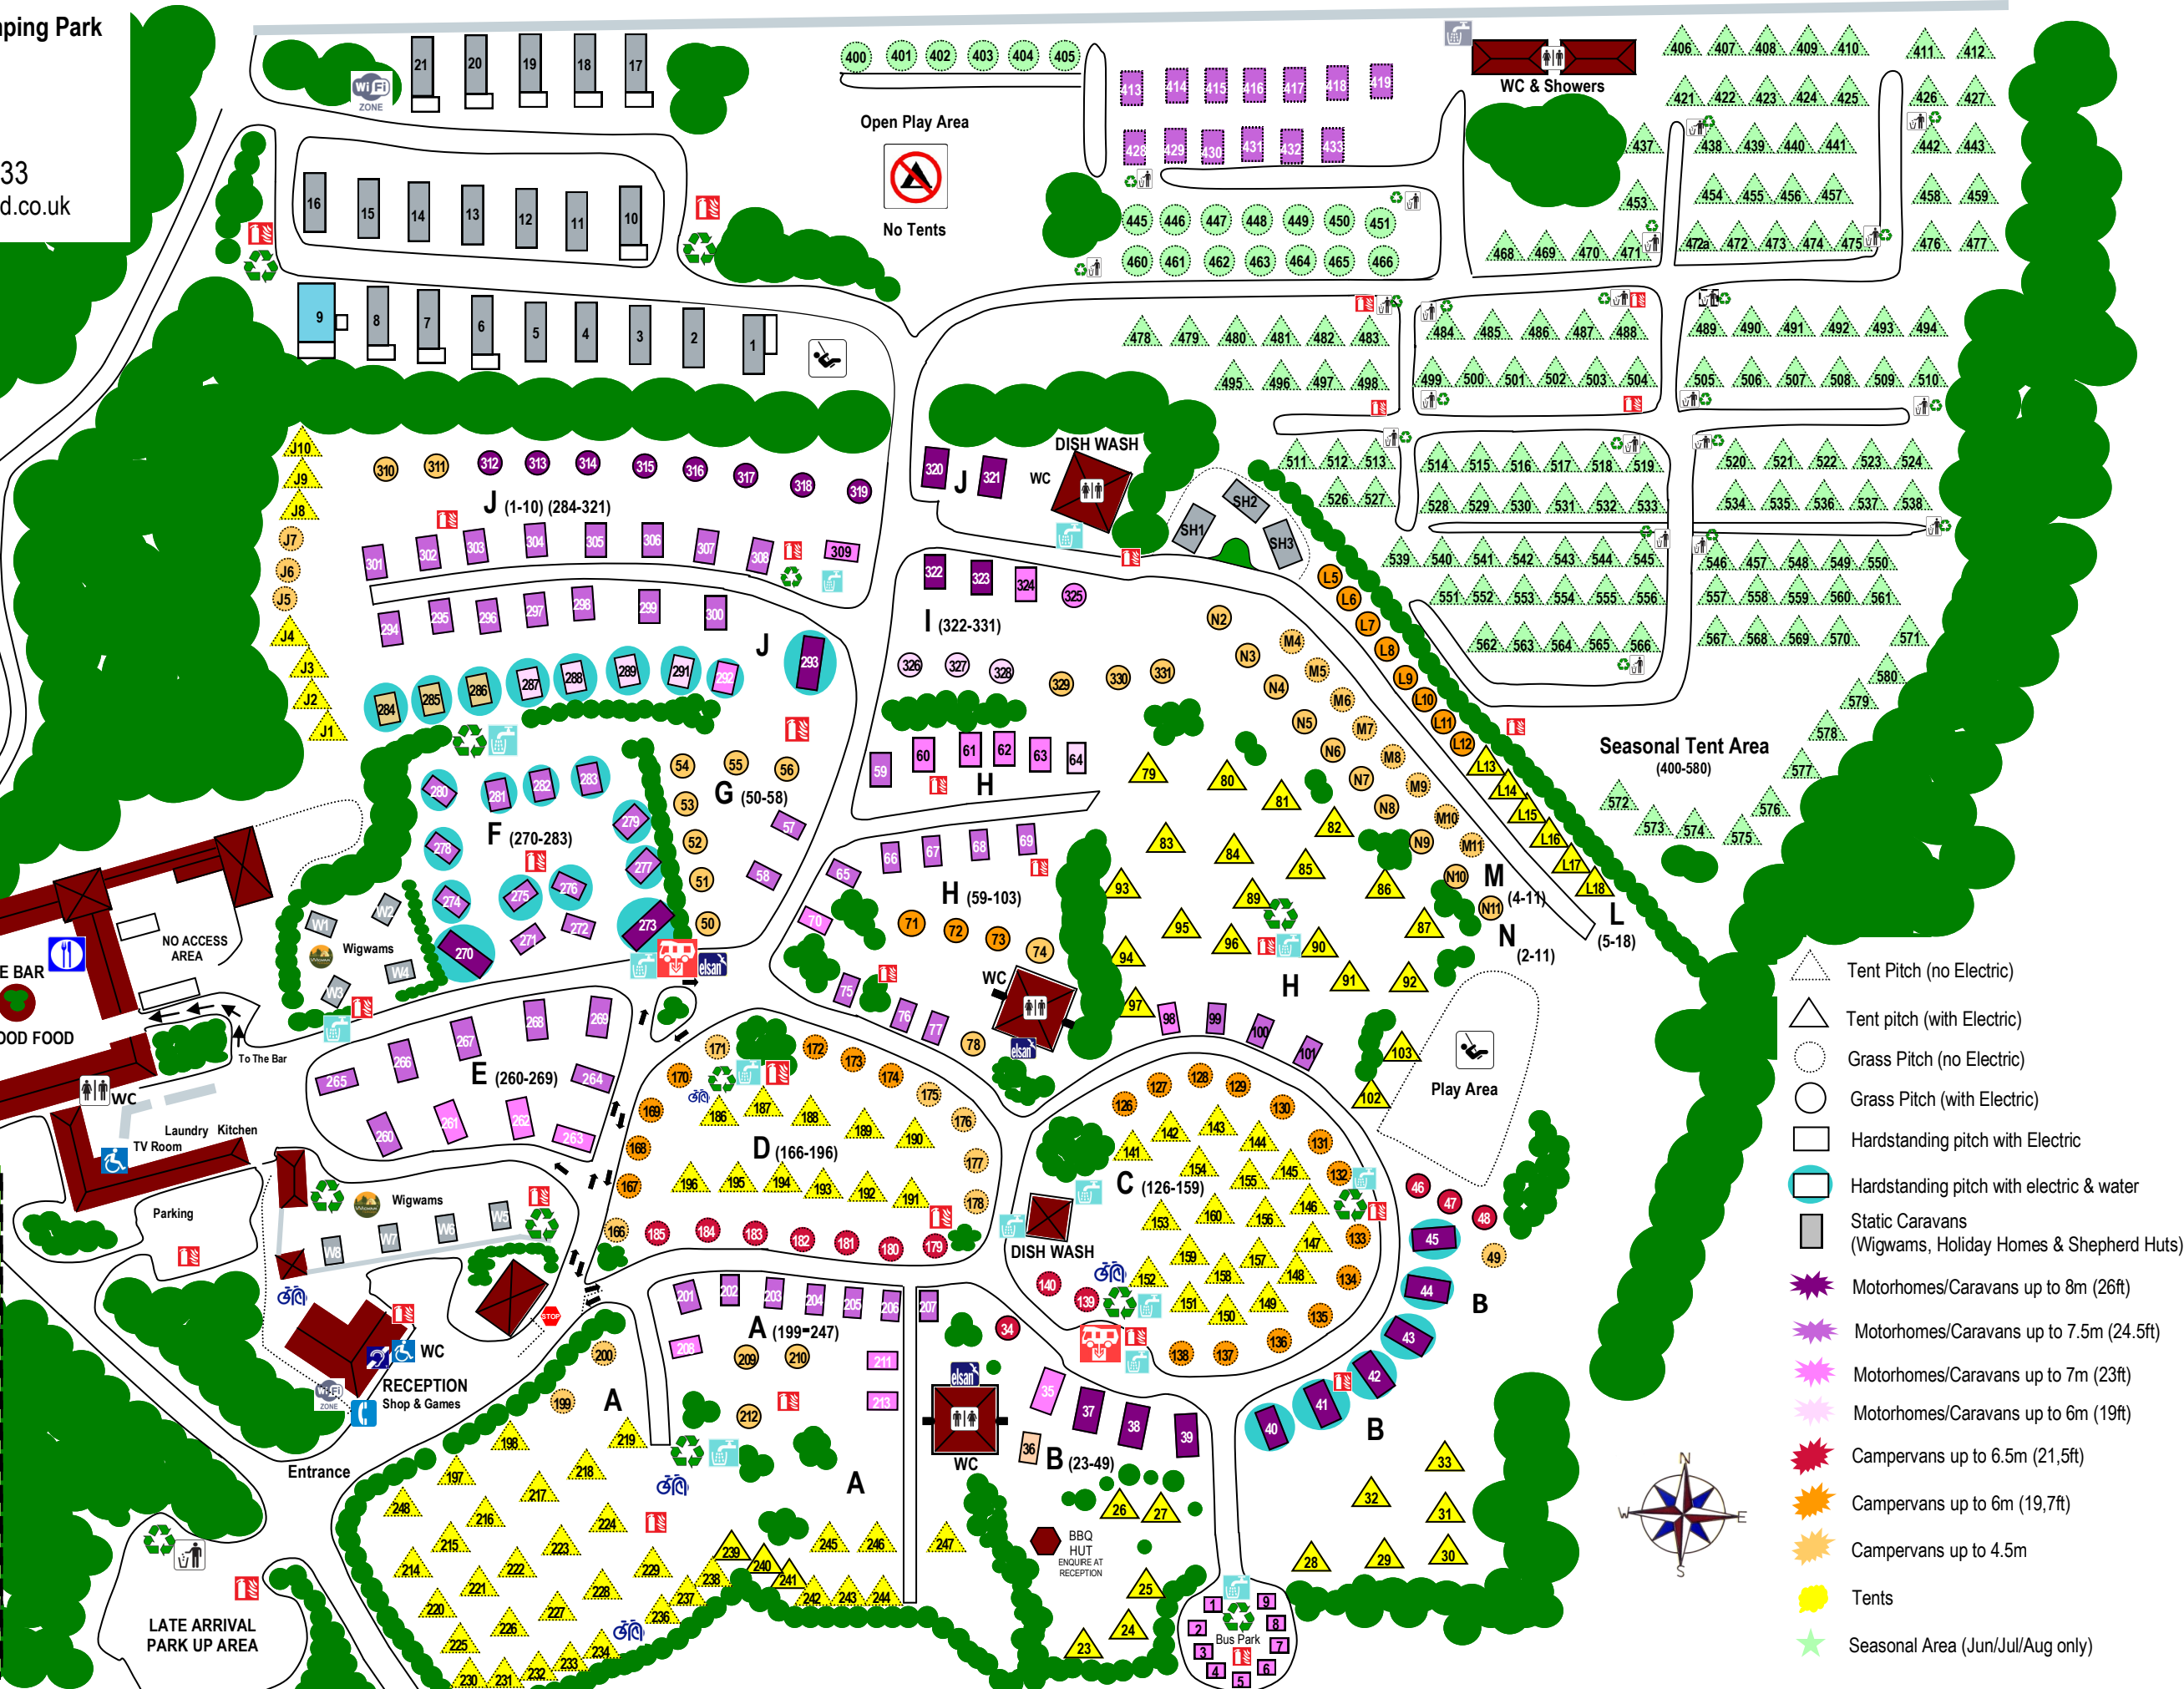

Check out times: Tourings 12.00 pm; Holiday Homes, Shepherd Huts and Wigwams 10.00 am.

Vehicles and their contents are left at the owners risk. Management do not accept responsibility for any loss or damage. Thank you.

### Mortonhall Caravan & Camping Park

38 Mortonhall Gate,  
Frogston Road East,  
Edinburgh  
EH16 6TJ

Tel: 0131 664 1533  
mortonhall@meadowhead.co.uk

-  WC's & Showers
-  Fire Fighting Equipment
-  Easy Access Toilets & Baby Change
-  Play Areas
-  Refuse & Recycle Points
-  Public Telephone
-  Fresh Water Points
-  Wi-Fi Zone
-  Chemical Disposal Points
-  Motorhome Grey Water

-  Tent Pitch (no Electric)
-  Tent pitch (with Electric)
-  Grass Pitch (no Electric)
-  Grass Pitch (with Electric)
-  Hardstanding pitch with Electric
-  Hardstanding pitch with electric & water
-  Static Caravans (Wigwams, Holiday Homes & Shepherd Huts)
-  Motorhomes/Caravans up to 8m (26ft)
-  Motorhomes/Caravans up to 7.5m (24.5ft)
-  Motorhomes/Caravans up to 7m (23ft)
-  Motorhomes/Caravans up to 6m (19ft)
-  Campervans up to 6.5m (21.5ft)
-  Campervans up to 6m (19.7ft)
-  Campervans up to 4.5m
-  Tents
-  Seasonal Area (Jun/Jul/Aug only)

To the bus stop (11, 400)