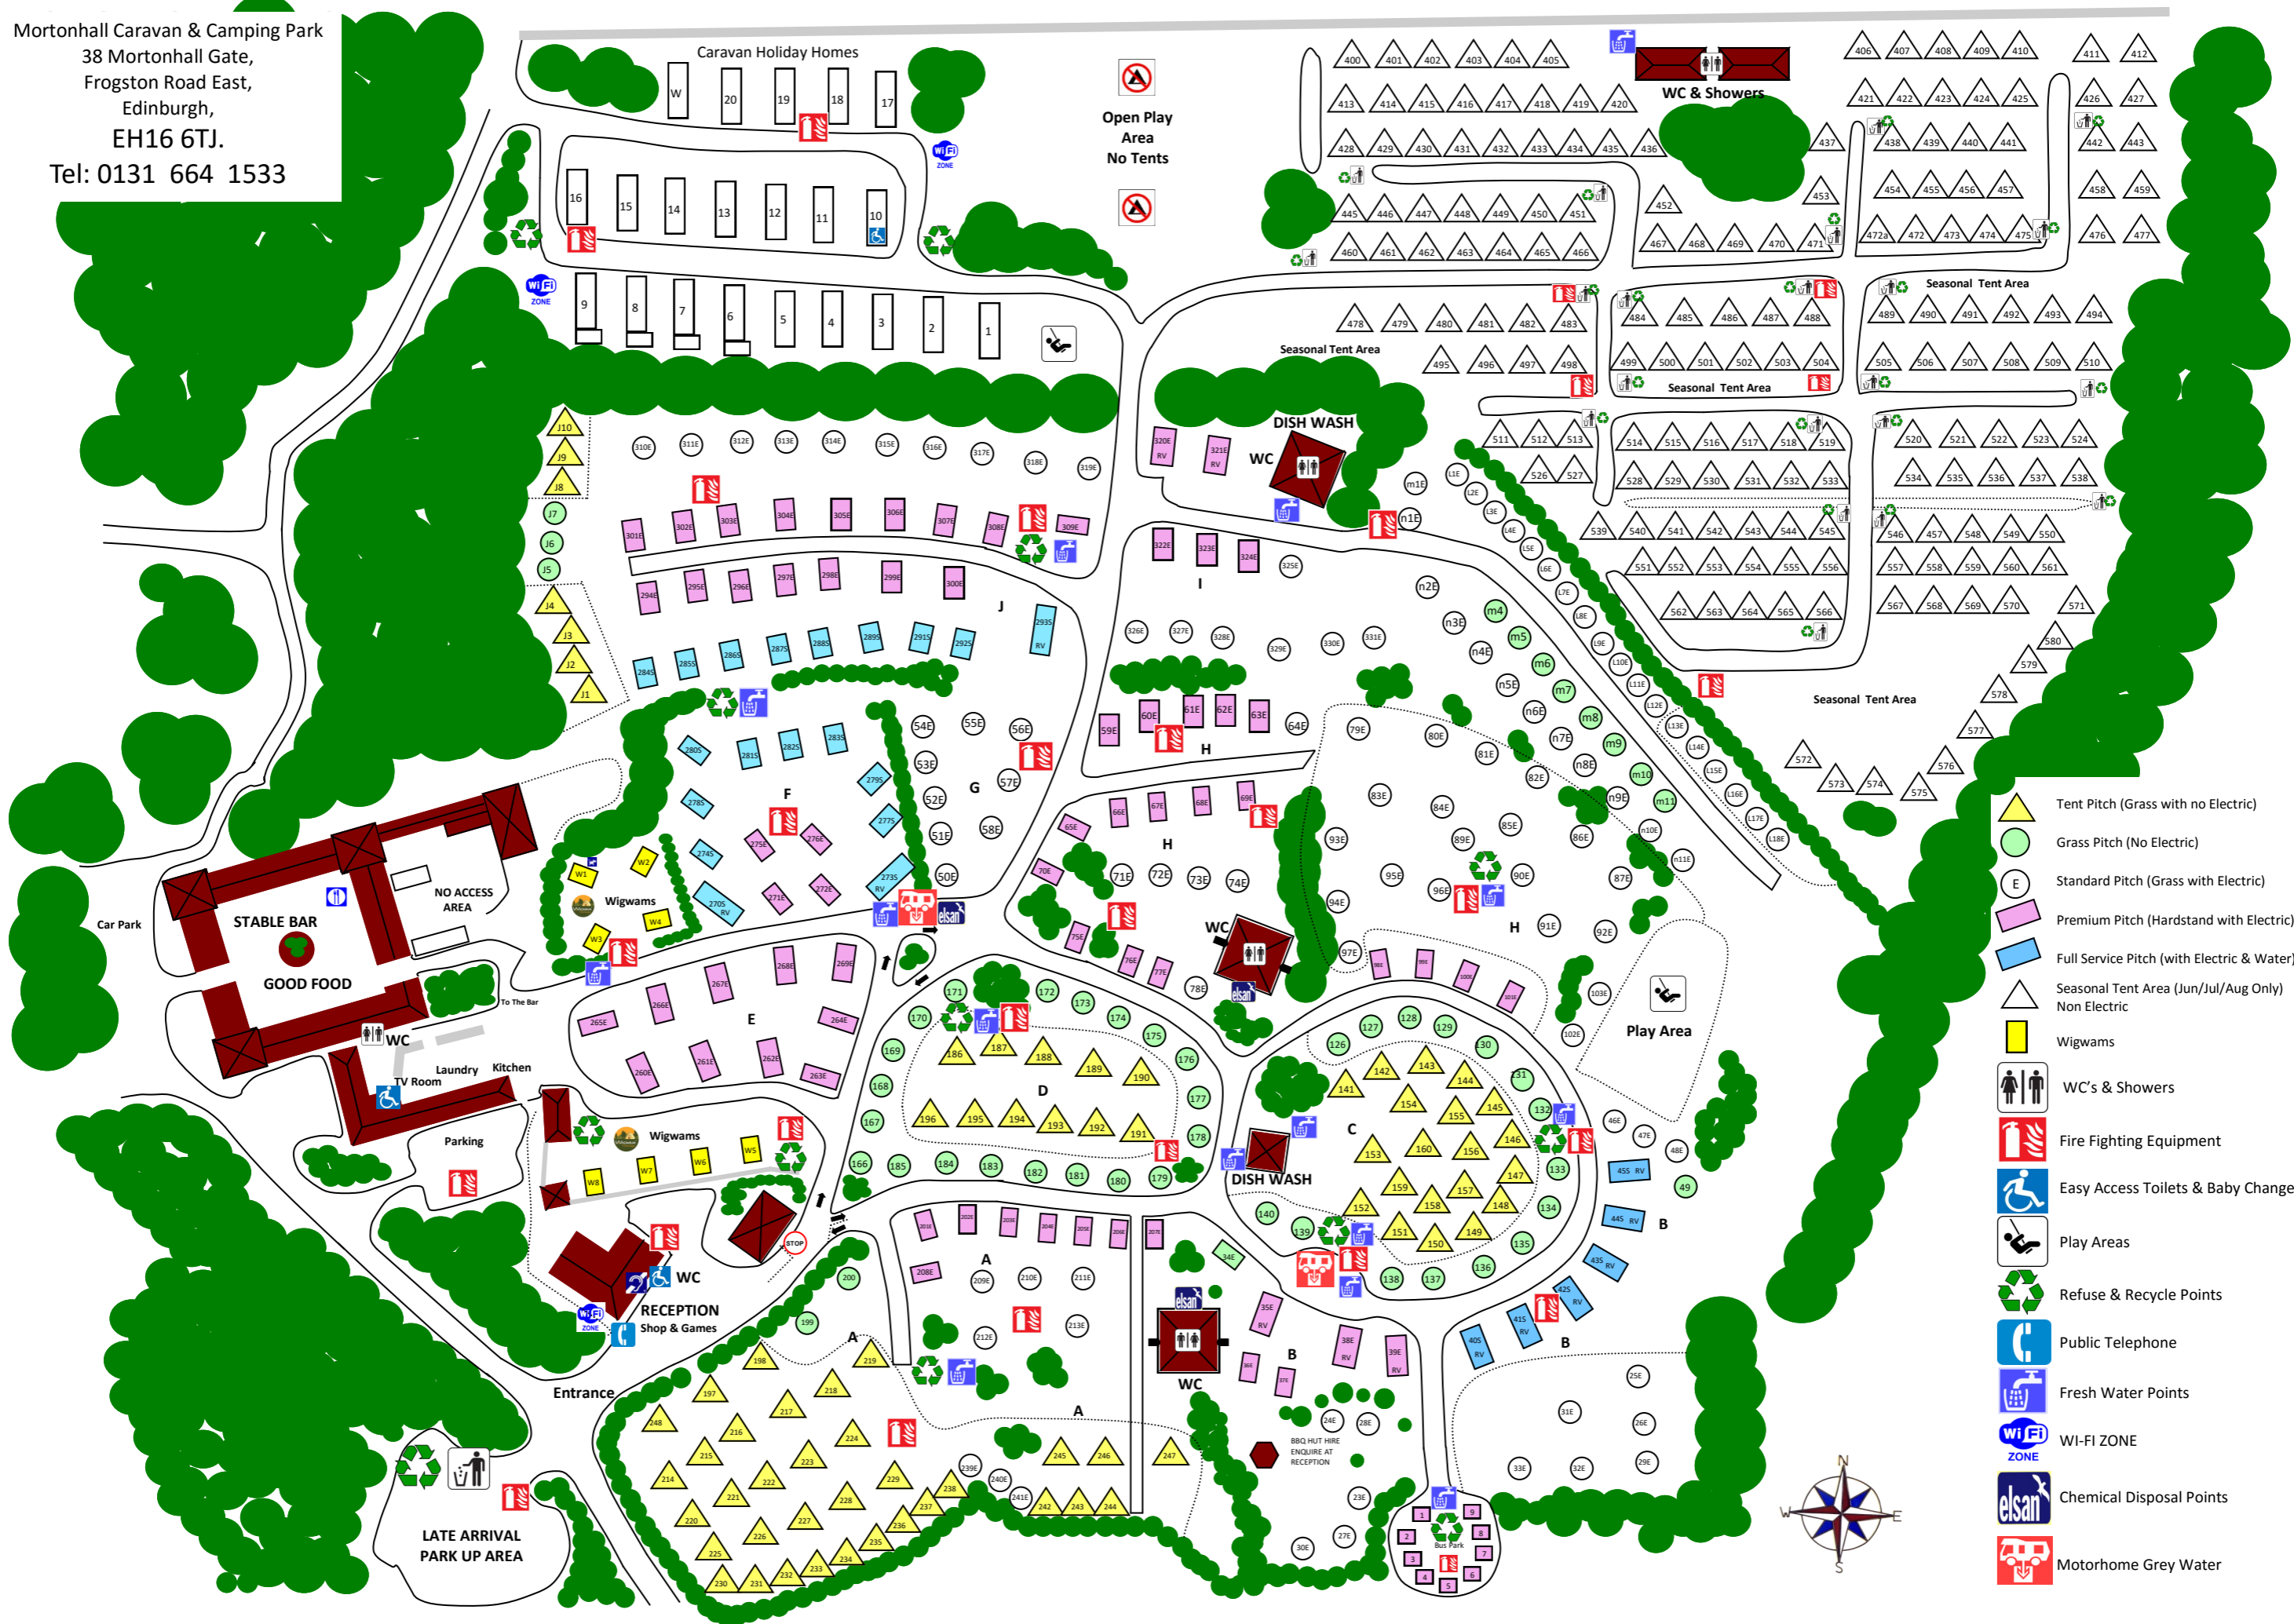

Check out times: - Touring 12.00 p.m. Holiday Homes 10.00 a.m. Wigwams 10.00 a.m. Thank you

Mortonhall Caravan & Camping Park
 38 Mortonhall Gate,
 Frogston Road East,
 Edinburgh,
 EH16 6TJ.
 Tel: 0131 664 1533

- Tent Pitch (Grass with no Electric)
- Grass Pitch (No Electric)
- Standard Pitch (Grass with Electric)
- Premium Pitch (Hardstand with Electric)
- Full Service Pitch (with Electric & Water)
- Seasonal Tent Area (Jun/Jul/Aug Only) Non Electric
- Wigwams
- WC's & Showers
- Fire Fighting Equipment
- Easy Access Toilets & Baby Change
- Play Areas
- Refuse & Recycle Points
- Public Telephone
- Fresh Water Points
- WI-FI ZONE
- Chemical Disposal Points
- Motorhome Grey Water