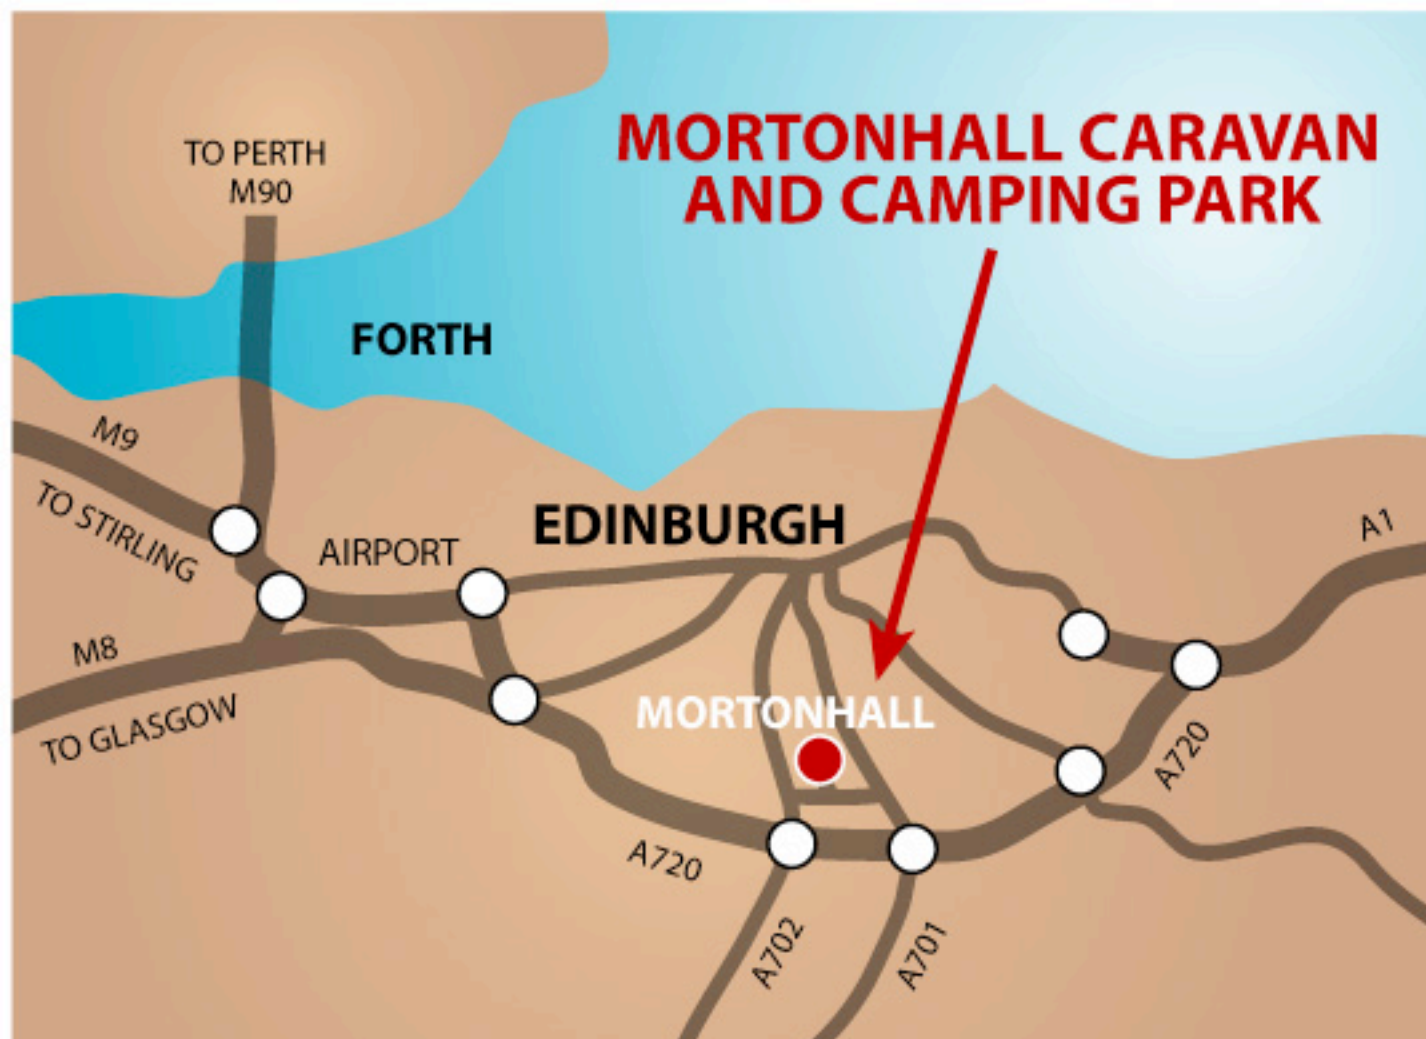

MORTONHALL CARAVAN AND CAMPING PARK

MORTONHALL CARAVAN & CAMPING PARK

38 MortonhallGate
Frogston Road
Edinburgh
EH16 6TJ
Tel: (0131) 664 1533
Fax: (0131) 664 5387
Email: mortonhall@meadowhead.co.uk

Travel Information

BY ROAD - From the North or South, Mortonhall is just 5 minutes from the city by-pass A 720. Exit the bypass at the Straiton or Lothianburn Junctions and follow the signs for Mortonhall.

BY TRAIN - From Waverley Station turn right, then left onto Princes Street and take the No 11 bus.

BY AIR - From The Airport, take the The Airport bus to the City Centre then the No 11 bus as above.